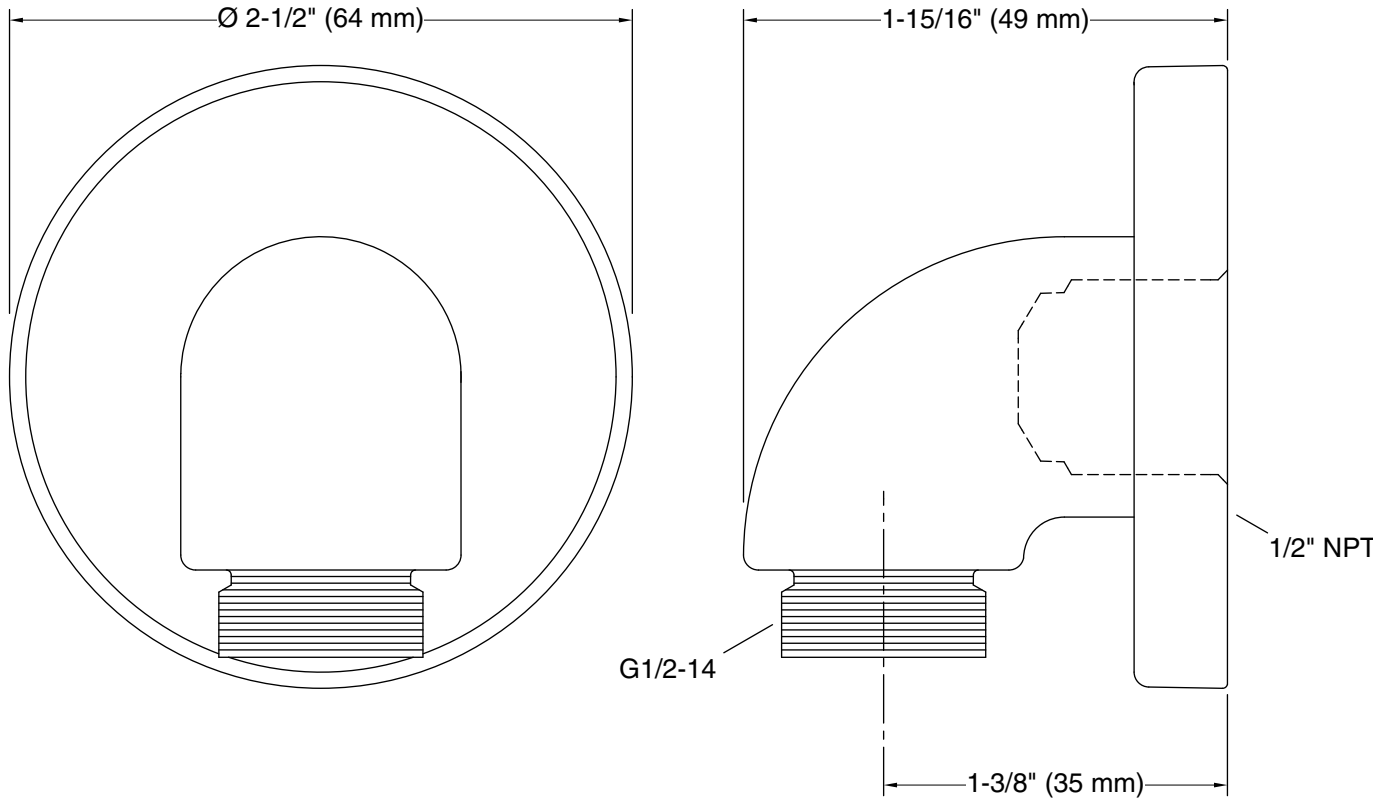

Features

- For use with a handshower and hose (sold separately)
- Includes check valve for backflow prevention
- Coordinates with Purist™ and Stillness™ faucets and accessories

Material

- Brass
- KOHLER finishes resist corrosion and tarnishing

Installation

- Wall-mount

Codes/Standards

ASME A112.18.1/CSA B125.1

KOHLER® Faucet Lifetime Limited Warranty

See website for detailed warranty information.

Available Colors/Finishes

Color tiles intended for reference only.

Technical Information

All product dimensions are nominal.

Notes

Install this product according to the installation instructions.